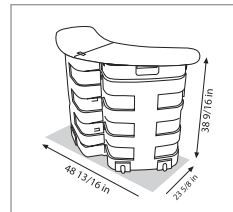

FABLite - Kinfe

FABLite - Tombstone

FABLite - Rectangle

ELEVATION

FabLite portable kiosks are unique in style and easy-to-use. Choose the distinctive shape that best complements your product or message. Lightweight construction makes it easy to set-up, arrange, reposition and rotate FabLite to display different messages. FabLite portable kiosks are designed for use individually, grouped together in sets or layered with a backwall. The aluminum tube frame sections connect with push button ease. The sock style fabric graphic pulls over the frame and zips closed. FabLite effortlessly presses down onto a set of multi-functional baseplates.

FABLite Tombstone

Size: 2' D x 3' W x 7.9' H

Approximate Weights:

Max Loaded: 72 lb. DIM: 67 lb

FABLite Kinfe

Size: 2' D x 3' W x 8' H

Approximate Weights:

Max Loaded: 72 lb. DIM: 67 lb

FABLite Rectangle

Size: 2' D x 3' W x 8' H

Approximate Weights:

Max Loaded: 72 lb. DIM: 67 lb

CUSTOM MODULAR DISPLAYS