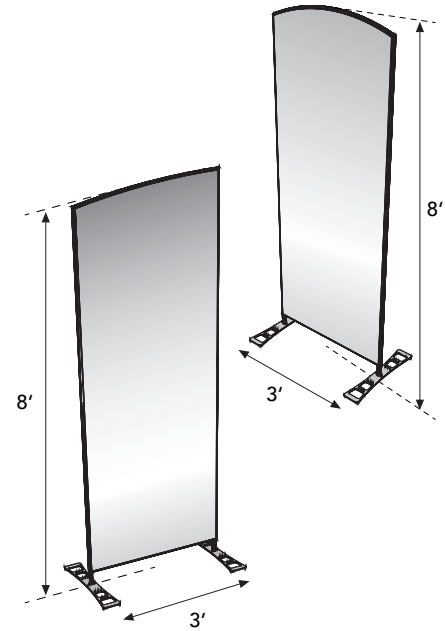

FABLite - Kinfe

FABLite - Tombstone

FABLite - Rectangle

ELEVATION

FabLite portable kiosks are unique in style and easy-to-use. Choose the distinctive shape that best complements your product or message. Lightweight construction makes it easy to set-up, arrange, reposition and rotate FabLite to display different messages. FabLite portable kiosks are designed for use individually, grouped together in sets or layered with a backwall. The aluminum tube frame sections connect with push button ease. The sock style fabric graphic pulls over the frame and zips closed. FabLite effortlessly presses down onto a set of multi-functional baseplates.

FABLite Tombstone

Size: 2' D x 3' W x 7.9' H

Approximate Weights:

Max Loaded: 72 lb. DIM: 67 lb

FABLite Kinfe

Size: 2' D x 3' W x 8' H

Approximate Weights:

Max Loaded: 72 lb. DIM: 67 lb

FABLite Rectangle

Size: 2' D x 3' W x 8' H

Approximate Weights:

Max Loaded: 72 lb. DIM: 67 lb

CUSTOM MODULAR DISPLAYS