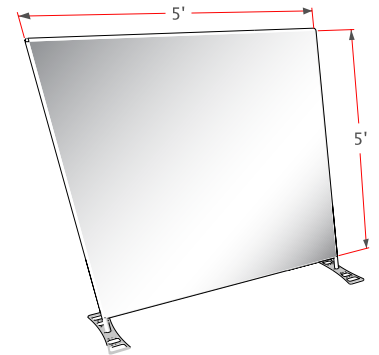

5^{FT} FABLite - Tabletop

REFERENCE GUIDE

5FT FABLITE
 Size: 2' D x 5' W x 5.2' H
 Approximate Weights:
 Actual: 55 lb
 Max Loaded: 41 lb
 Nylon Carry Bag - 9.4" x 35.4" x 2.7"

ELEVATION

FLOOR PLAN

5^{FT} LIGHTWall - Tabletop

5FT LIGHTWALL
 Size: 2' D x 5.3' W x 5.1' H
 Approximate Weights:
 Actual: 55 lb
 Max Loaded: 41 lb
 1- ShowMate Case - 37" x 10" x 22"

ELEVATION

FLOOR PLAN

CUSTOM MODULAR DISPLAYS