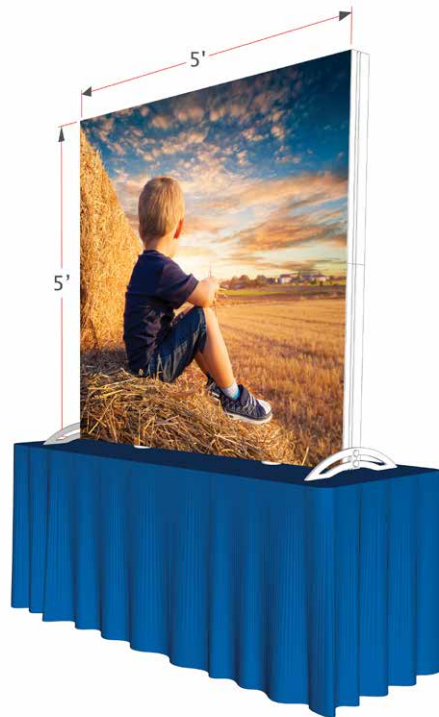

5^{FT} FABLite - Tabletop

REFERENCE GUIDE

5FT FABLITE
 Size: 2' D x 5' W x 5.2' H
 Approximate Weights:
 Actual: 55 lb
 Max Loaded: 41 lb
 Nylon Carry Bag - 9.4" x 35.4" x 2.7"

ELEVATION

FLOOR PLAN

5^{FT} LIGHTWall - Tabletop

5FT LIGHTWALL
 Size: 2' D x 5.3' W x 5.1' H
 Approximate Weights:
 Actual: 55 lb
 Max Loaded: 41 lb
 1- ShowMate Case - 37" x 10" x 22"

ELEVATION

FLOOR PLAN

CUSTOM MODULAR DISPLAYS