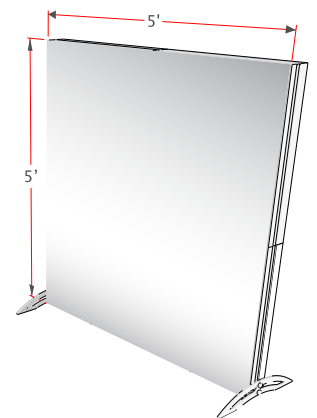

5^{FT} FABLite - Tabletop

REFERENCE GUIDE

5FT FABLITE
 Size: 2' D x 5' W x 5.2' H
 Approximate Weights:
 Actual: 55 lb
 Max Loaded: 41 lb
 Nylon Carry Bag - 9.4" x 35.4" x 2.7"

ELEVATION

FLOOR PLAN

5^{FT} LIGHTWall - Tabletop

5FT LIGHTWALL
 Size: 2' D x 5.3' W x 5.1' H
 Approximate Weights:
 Actual: 55 lb
 Max Loaded: 41 lb
 1- ShowMate Case - 37" x 10" x 22"

ELEVATION

FLOOR PLAN

CUSTOM MODULAR DISPLAYS