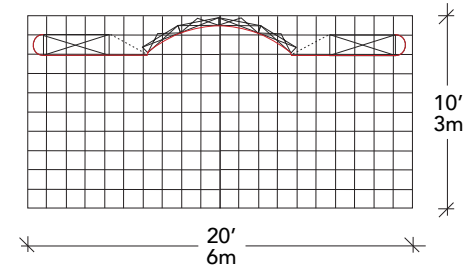

AB3019N

ELEVATION

FLOOR PLAN

***Note** All Instand pop-up displays can come with or without endcaps

Expand your exhibit with additional display accessories and features

The 20' Instand® is a budget boosting solution that will save you time and money on: storage, transportation, drayage and set-up. Backed by the industry's best "No Questions Asked" Lifetime Warranty, Instand frames integrate with other Nomadic systems to form distinctive selling environments. Use Instand as a stand alone trade show display or connect it to other Instand frames, Platinum laminate panels or aluminum extrusions. No other custom portable offers you as much display versatility.

Size:

3.3' D x 20' W x 7.9' H

Approximate Weights:

Max Loaded: 219 lb

DIM: 165 lb

Casing:

3 - RollOne Case - 41.75" x 16" x 16"

Setup Instructions: