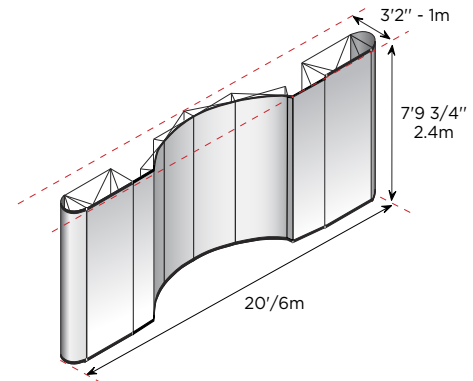

AB3019N

ELEVATION

FLOOR PLAN

***Note** All Instand pop-up displays can come with or without endcaps

Expand your exhibit with additional display accessories and features

The 20' Instand® is a budget boosting solution that will save you time and money on: storage, transportation, drayage and set-up. Backed by the industry's best "No Questions Asked" Lifetime Warranty, Instand frames integrate with other Nomadic systems to form distinctive selling environments. Use Instand as a stand alone trade show display or connect it to other Instand frames, Platinum laminate panels or aluminum extrusions. No other custom portable offers you as much display versatility.

Size:

3.3' D x 20' W x 7.9' H

Approximate Weights:

Max Loaded: 219 lb

DIM: 165 lb

Casing:

3 - RollOne Case - 41.75" x 16" x 16"

Setup Instructions: