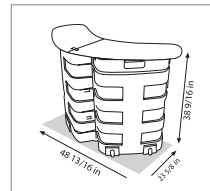

AB3019N

ELEVATION

FLOOR PLAN

***Note** All Instand pop-up displays can come with or without endcaps

Expand your exhibit with additional display accessories and features

The 20' Instand® is a budget boosting solution that will save you time and money on: storage, transportation, drayage and set-up. Backed by the industry's best "No Questions Asked" Lifetime Warranty, Instand frames integrate with other Nomadic systems to form distinctive selling environments. Use Instand as a stand alone trade show display or connect it to other Instand frames, Platinum laminate panels or aluminum extrusions. No other custom portable offers you as much display versatility.

Size:

3.3' D x 20' W x 7.9' H

Approximate Weights:

Max Loaded: 219 lb

DIM: 165 lb

Casing:

3 - RollOne Case - 41.75" x 16" x 16"

Setup Instructions: