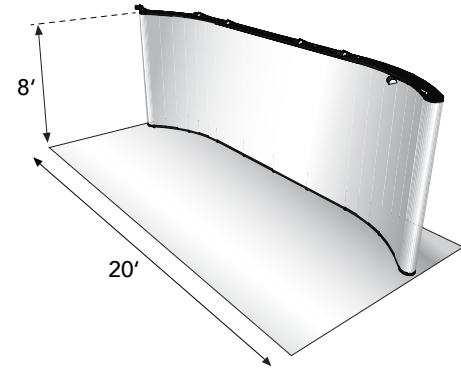

20' INSTAND - Pluto

REFERENCE GUIDE

ELEVATION

FLOOR PLAN

The 20' Instand® is a budget boosting solution that will save you time and money on: storage, transportation, drayage and set-up. Backed by the industry's best "No Questions Asked" Lifetime Warranty, Instand frames integrate with other Nomadic systems to form distinctive selling environments. Use Instand as a stand alone trade show display or connect it to other Instand frames, Platinum laminate panels or aluminum extrusions. No other custom portable offers you as much display versatility.

Size:

3' D x 20' W x 7.9' H
Approximate Weights:
Max Loaded: 219 lb
DIM: 165 lb

Casing:

2 - ShowMate Cases - 22.5"x 9.75"x 37"

Setup Instructions:

- Setup Guide (pdf)
- Setup Video

CUSTOM MODULAR DISPLAYS