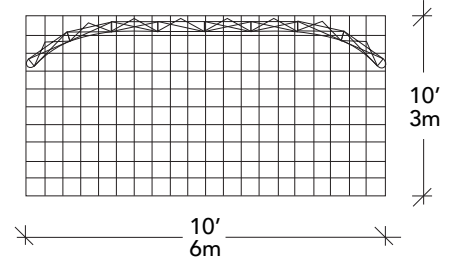

20' INSTAND - Pluto

REFERENCE GUIDE

ELEVATION

FLOOR PLAN

The 20' Instand® is a budget boosting solution that will save you time and money on: storage, transportation, drayage and set-up. Backed by the industry's best "No Questions Asked" Lifetime Warranty, Instand frames integrate with other Nomadic systems to form distinctive selling environments. Use Instand as a stand alone trade show display or connect it to other Instand frames, Platinum laminate panels or aluminum extrusions. No other custom portable offers you as much display versatility.

Size:

3' D x 20' W x 7.9' H
Approximate Weights:
Max Loaded: 219 lb
DIM: 165 lb

Casing:

2 - ShowMate Cases - 22.5"x 9.75"x 37"

Setup Instructions:

- Setup Guide (pdf)
- Setup Video

CUSTOM MODULAR DISPLAYS