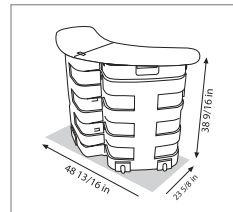

20' INSTAND - Pluto

REFERENCE GUIDE

ELEVATION

FLOOR PLAN

The 20' Instand® is a budget boosting solution that will save you time and money on: storage, transportation, drayage and set-up. Backed by the industry's best "No Questions Asked" Lifetime Warranty, Instand frames integrate with other Nomadic systems to form distinctive selling environments. Use Instand as a stand alone trade show display or connect it to other Instand frames, Platinum laminate panels or aluminum extrusions. No other custom portable offers you as much display versatility.

Size:

3' D x 20' W x 7.9' H
Approximate Weights:
Max Loaded: 219 lb
DIM: 165 lb

Casing:

2 - ShowMate Cases - 22.5"x 9.75"x 37"

Setup Instructions:

- Setup Guide (pdf)
- Setup Video

CUSTOM MODULAR DISPLAYS