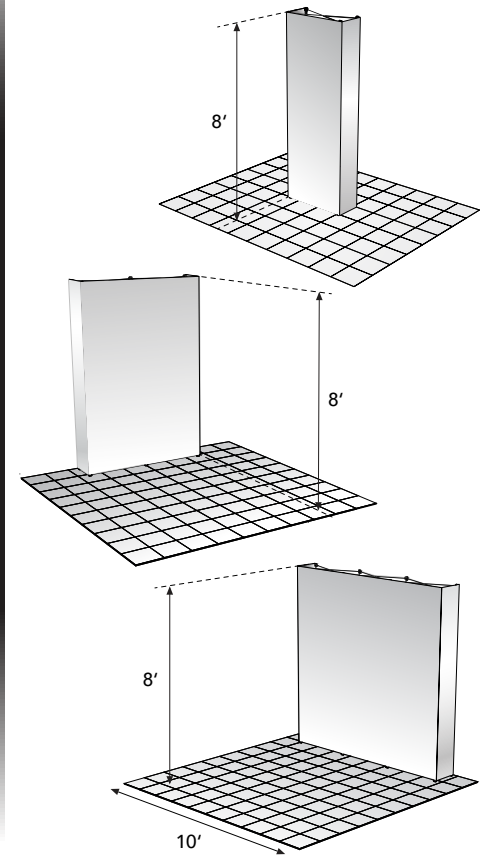

ELEVATION

FabriMural combines the portability of our legendary Instand® pop-up with the convenience of a seamless single, large format fabric graphic panel. Vibrant printed fabric panels are pre-installed so all you have to do is pop it open and you're ready to Show and Sell.

3FT-Kiosk

Size: 1' D x 2.8' W x 7.1' H

Approximate Weights:

Max Loaded: 19 lb. DIM: 38lb

5FT-FabriMural

Size: 1' D x 5.3' W x 8' H

Approximate Weights:

Max Loaded: 73 lb. DIM: 55 lb

8FT-FabriMural

Size: 1' D x 8' W x 8' H

Approximate Weights:

Max Loaded: 73 lb. DIM: 55 lb

CUSTOM MODULAR DISPLAYS