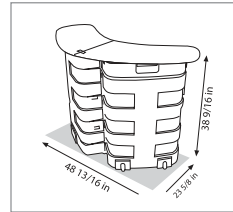

ELEVATION

FabriMural combines the portability of our legendary Instand® pop-up with the convenience of a seamless single, large format fabric graphic panel. Vibrant printed fabric panels are pre-installed so all you have to do is pop it open and you're ready to Show and Sell.

3FT-Kiosk

Size: 1' D x 2.8' W x 7.1' H

Approximate Weights:

Max Loaded: 19 lb. DIM: 38lb

5FT-FabriMural

Size: 1' D x 5.3' W x 8' H

Approximate Weights:

Max Loaded: 73 lb. DIM: 55 lb

8FT-FabriMural

Size: 1' D x 8' W x 8' H

Approximate Weights:

Max Loaded: 73 lb. DIM: 55 lb

CUSTOM MODULAR DISPLAYS