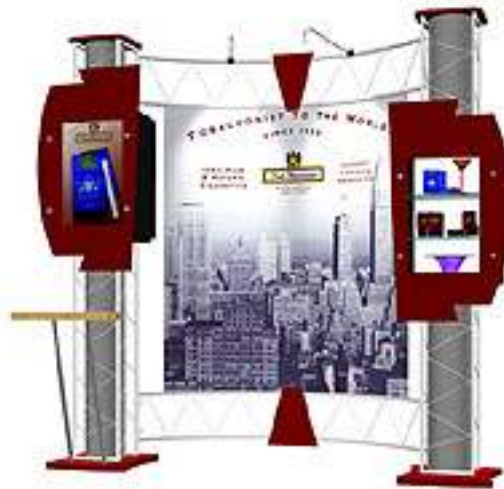

- **Custom high-tech look**
- **Easy "no tool" set up**
- **Suitcase portability**

- **Multi shelving capability**
- **Foldable one piece seamless graphic**
- **Competitively priced**

(905) 669-2488

435 Four Valley Drive, Unit 5, Concord, Ontario. L4K 5X5 Canada