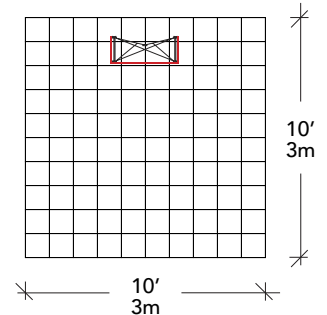

FLOOR PLAN

Instand is the world's most popular pop-up display; you'll enjoy the impact of vibrant trade show booth graphics and cost efficiency. Instand's unique engineering will save you money on expenses associated with traditional displays such as drayage and set-up making this booth rental a "must have" for savvy exhibitors. Our commercial interior design has visually transformed conferences, showrooms, visitor centers, museums and training facilities.