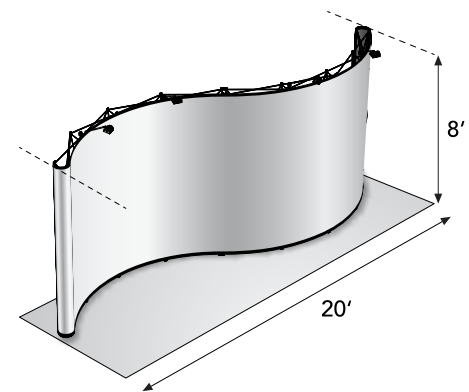

Instand - 20ft Pop-up Backwall

- *Light weight stand alone aluminum frames*
- *19' frame collapses into a compact 26" x 42" case*
- *Cost-effective presentation graphic mag panels*
- *Easy, tool-free assembly for a quick 20 minute set-up*
- *Save time and money on; storage and transportation*
- *Industry's leading "No Questions Asked" Lifetime Warranty.*

AB3020N

Size:

4.2' D x 20' W x 7.9' H

Approximate Weights:

Max Loaded: 219 lbs

Casing:

2 - RollOne Case - 42" D x 26" W x 22" H

Setup Instructions:

- Setup Guide (pdf)
- Setup Video

ELEVATION

FLOOR PLAN

The 20' Instand® is a budget boosting solution that will save you time and money on: storage, transportation, drayage and set-up. Backed by the industry's best "No Questions Asked" Lifetime Warranty, Instand frames integrate with other Nomadic systems to form distinctive selling environments. Use Instand as a stand alone trade show display or connect it to other Instand frames, Platinum laminate panels or aluminum extrusions. No other custom portable offers you as much display versatility.