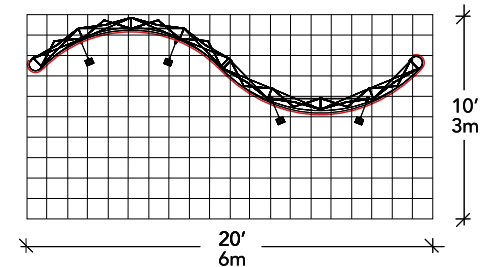

Instand - 20ft Pop-up Backwall

- *Light weight stand alone aluminum frames*
- *19' frame collapses into a compact 26" x 42" case*
- *Cost-effective presentation graphic mag panels*
- *Easy, tool-free assembly for a quick 20 minute set-up*
- *Save time and money on; storage and transportation*
- *Industry's leading "No Questions Asked" Lifetime Warranty.*

AB3020N

Size:

4.2' D x 20' W x 7.9' H

Approximate Weights:

Max Loaded: 219 lbs

Casing:

2 - RollOne Case - 42" D x 26" W x 22" H

Setup Instructions:

- Setup Guide (pdf)
- Setup Video

FLOOR PLAN

The 20' Instand® is a budget boosting solution that will save you time and money on: storage, transportation, drayage and set-up. Backed by the industry's best "No Questions Asked" Lifetime Warranty, Instand frames integrate with other Nomadic systems to form distinctive selling environments. Use Instand as a stand alone trade show display or connect it to other Instand frames, Platinum laminate panels or aluminum extrusions. No other custom portable offers you as much display versatility.