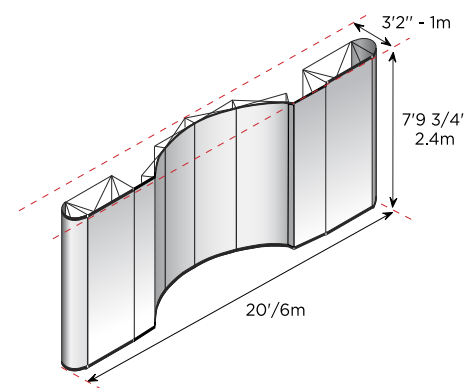

*Note All Instand pop-up displays can come with or without endcaps

Instand - 20ft Pop-up Backwall

- Light weight stand alone aluminum frames
- 19' frame collapses into a compact 26" x 42" case
- Cost-effective presentation graphic mag panels
- Easy, tool-free assembly for a quick 20 minute set-up
- Save time and money on; storage and transportation
- Industry's leading "No Questions Asked" Lifetime Warranty.

AB3019N

Size:

3.3' D x 20' W x 7.9' H

Approximate Weights:

Max Loaded: 219 lbs

Casing:

2 - RollOne Case - 42" D x 26" W x 22" H

Setup Instructions:

- Setup Guide (pdf)
- Setup Video

ELEVATION

FLOOR PLAN

The 20' Instand® is a budget boosting solution that will save you time and money on: storage, transportation, drayage and set-up. Backed by the industry's best "No Questions Asked" Lifetime Warranty, Instand frames integrate with other Nomadic systems to form distinctive selling environments. Use Instand as a stand alone trade show display or connect it to other Instand frames, Platinum laminate panels or aluminum extrusions. No other custom portable offers you as much display versatility.