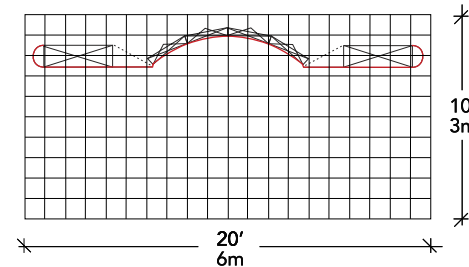

FLOOR PLAN

The 20' Instand® is a budget boosting solution that will save you time and money on: storage, transportation, drayage and set-up. Backed by the industry's best "No Questions Asked" Lifetime Warranty, Instand frames integrate with other Nomadic systems to form distinctive selling environments. Use Instand as a stand alone trade show display or connect it to other Instand frames, Platinum laminate panels or aluminum extrusions. No other custom portable offers you as much display versatility.