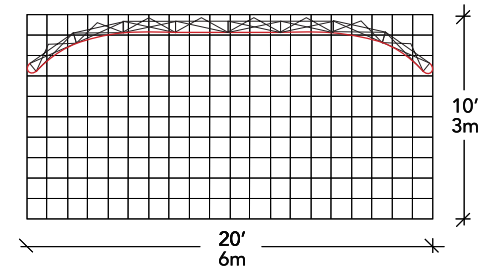

Instand - 20ft Pop-up Backwall

- *Light weight stand alone aluminum frames*
- *19' frame colapses into a compact 26" x 42" case*
- *Cost-effective presentation graphic mag panels*
- *Easy, tool-free assembly for a quick 20 minute set-up*
- *Save time and money on; storage and transportation*
- *Industry's leading "No Questions Asked" Lifetime Warranty.*

AB2068N

Size:

3' D x 20' W x 7.9' H

Approximate Weights:

Max Loaded: 219 lbs

Casing:

2 - RollOne Case - 42" D x 26" W x 22" H

Setup Instructions:

- Setup Guide (pdf)
- Setup Video

FLOOR PLAN

The 20' Instand® is a budget boosting solution that will save you time and money on: storage, transportation, drayage and set-up. Backed by the industry's best "No Questions Asked" Lifetime Warranty, Instand frames integrate with other Nomadic systems to form distinctive selling environments. Use Instand as a stand alone trade show display or connect it to other Instand frames, Platinum laminate panels or aluminum extrusions. No other custom portable offers you as much display versatility.