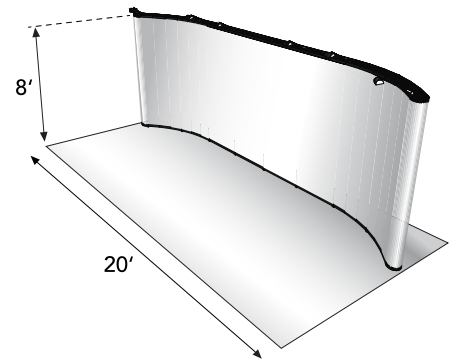

Instand - 20ft Pop-up Backwall

- *Light weight stand alone aluminum frames*
- *19' frame colapses into a compact 26" x 42" case*
- *Cost-effective presentation graphic mag panels*
- *Easy, tool-free assembly for a quick 20 minute set-up*
- *Save time and money on; storage and transportation*
- *Industry's leading "No Questions Asked" Lifetime Warranty.*

AB2068N

Size:

3' D x 20' W x 7.9' H

Approximate Weights:

Max Loaded: 219 lbs

Casing:

2 - RollOne Case - 42" D x 26" W x 22" H

Setup Instructions:

- Setup Guide (pdf)
- Setup Video

ELEVATION

FLOOR PLAN

The 20' Instand® is a budget boosting solution that will save you time and money on: storage, transportation, drayage and set-up. Backed by the industry's best "No Questions Asked" Lifetime Warranty, Instand frames integrate with other Nomadic systems to form distinctive selling environments. Use Instand as a stand alone trade show display or connect it to other Instand frames, Platinum laminate panels or aluminum extrusions. No other custom portable offers you as much display versatility.