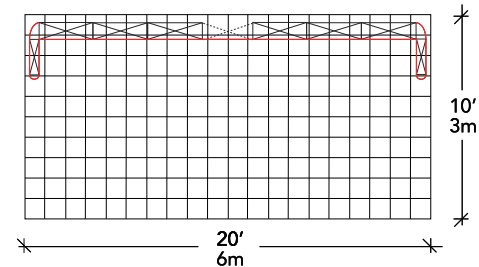

Instand - 20ft Pop-up Backwall

- Light weight stand alone aluminum frames
- 19' frame collapses into a compact 26" x 42" case
- Cost-effective presentation graphic mag panels
- Easy, tool-free assembly for a quick 20 minute set-up
- Save time and money on; storage and transportation
- Industry's leading "No Questions Asked" Lifetime Warranty.

AB3023N

Size:

2.6' D x 20' W x 7.9' H

Approximate Weights:

Max Loaded: 250 lbs

Casing:

2 - RollOne Case - 42" D x 26" W x 22" H

Setup Instructions:

- Setup Guide (pdf)
- Setup Video

FLOOR PLAN

The 20' Instand® is a budget boosting solution that will save you time and money on: storage, transportation, drayage and set-up. Backed by the industry's best "No Questions Asked" Lifetime Warranty, Instand frames integrate with other Nomadic systems to form distinctive selling environments. Use Instand as a stand alone trade show display or connect it to other Instand frames, Platinum laminate panels or aluminum extrusions. No other custom portable offers you as much display versatility.