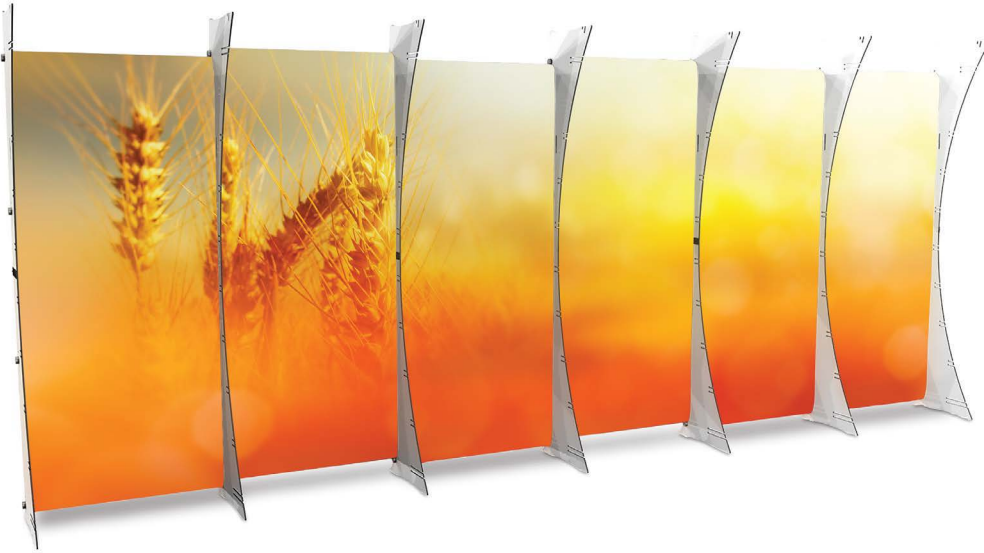

CUSTOM ENVIRONMENTS

ELEVATION

ACCESSORIES

LAMINATE OPTIONS

FITS STANDARD 48.25T CASE

DESIGN IDEAS

CUSTOM MODULAR DISPLAYS