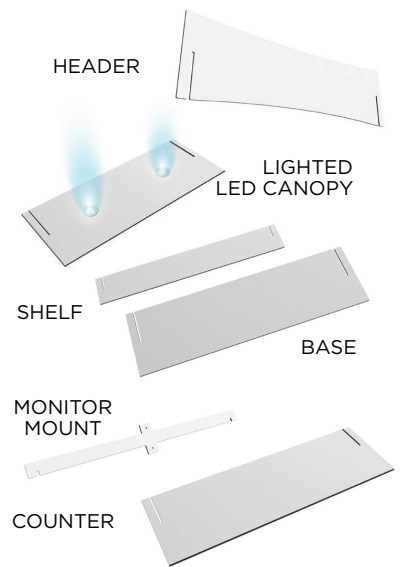

CUSTOM ENVIRONMENTS

ELEVATION

ACCESSORIES

LAMINATE OPTIONS

FITS STANDARD 48.25T CASE

DESIGN IDEAS

CUSTOM MODULAR DISPLAYS