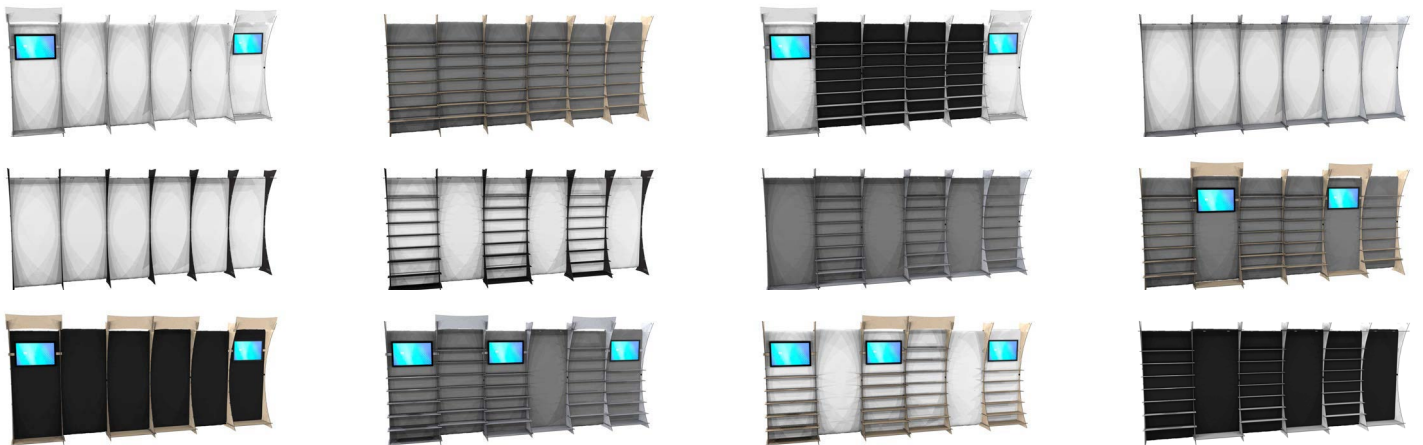

CUSTOM ENVIRONMENTS

ELEVATION

ACCESSORIES

LAMINATE OPTIONS

FITS STANDARD 48.25T CASE

DESIGN IDEAS

CUSTOM MODULAR DISPLAYS