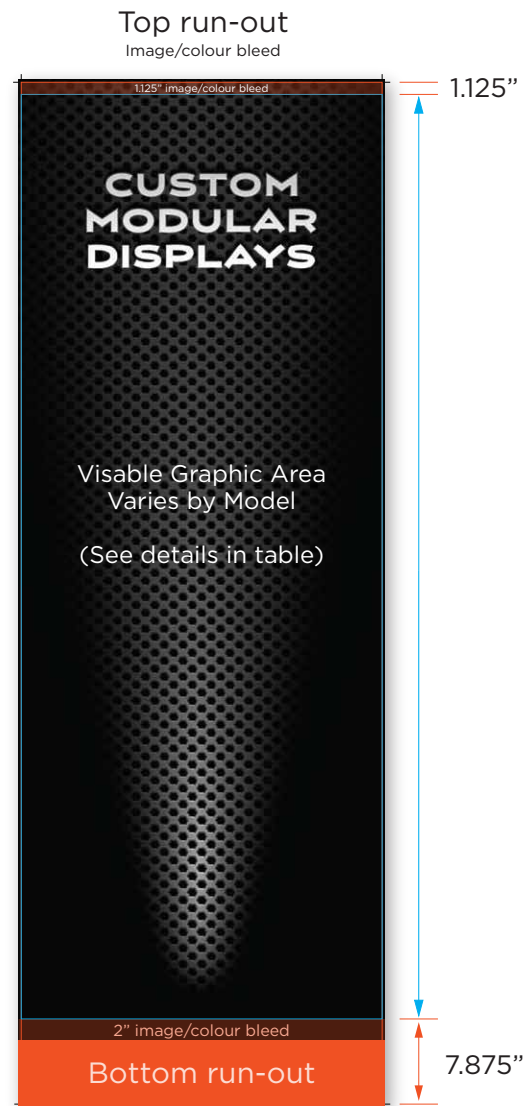

BANNER BUG - POP UP

Available as a single or double-sided display, the top-selling BannerBug® comes in a range of sizes, from the pint-sized Desk Bug® to the 9.5' Giant Bug®.

BannerBug® displays are sleek and modern. They roll up in seconds, and when new graphics are needed, they are quick and easy to change with the low-profile velcro top rail. Widths range from 8.69" (220mm) to 114" (2896mm).

**CUSTOM
MODULAR
DISPLAYS**

BANNER BUG - Graphic Specification

Model	Product Code (single-sided)	Product Code (double-sided)	Graphic Panel Size (w x h)	Visible Graphic Area (w x h)
Mini Bug	DU1040		15.75" x 44.25"	15.75" x 35.5" (400mm x 900mm)
Desk Bug	DUD1022		8.69" x 29.125" (220mm x 740mm)	8.69" x 20" (220mm x 510mm)
Baby Bug	DU1058	DU0058	22.81" x 68.875" (580mm x 1750mm)	22.81" x 59.81" (580mm x 1520mm)
33" Bug	DU1085	DU0085	33.375" x 94.5" (850mm x 2400mm)	33.44" x 85.375" (850mm x 2170mm)
39" Bug	DU1100	DU0100	39.375" x 94.5" (1000mm x 2400mm)	39.375" x 85.375" (1000mm x 2170mm)
47" Bug	DU1120	DU0120	47.25" x 94.5" (1200mm x 2400mm)	47.25" x 85.375" (1200mm x 2170mm)
59" Bug	DU1150		59.06" x 94.5" (1500mm x 2400mm)	59.06" x 85.375" (1500mm x 2170mm)
72" Bug	DU1183		70.75" x 94.5" (1800mm x 2400mm)	70.75" x 85.375" (1800mm x 2170mm)
Giant Bug	DUG1100		39.375" x 121.25" (1000mm x 3080mm)	39.375" x 112" (1000mm x 2850mm)

BANNER BUG - Graphic Specification

	94.5" (2400mm)	114" (2896mm)
Graphic Panel Size (w x h)	94.5" x 94.5" (2400mm x 2400mm)	114" x 94.5" (2896mm x 2400mm)
Visible Graphic Area (w x h)	94.5" x 85.375" (2400mm x 2170mm)	114" x 85.375" (2896mm x 2170mm)
Recommended Top Bleed	1.19" (30mm)	1.19" (30mm)
Recommended Bottom Bleed	7.875" (200mm)	7.875" (200mm)

Top Bleed
1.19" (30mm)

Bottom Bleed
7.875" (200mm)

Top Bleed
1.19" (30mm)

Bottom Bleed
7.875" (200mm)