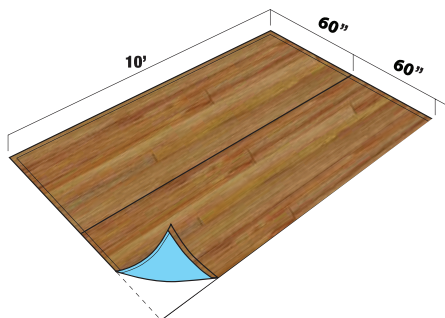

- 10' x 10' floor cut and squared into three portable 40" x 120" strips and two 60" x 120"
- Includes a hard, wheeled shipping case
- Fast, easy installation
- Durable surface for easy cleaning

Burntwood III