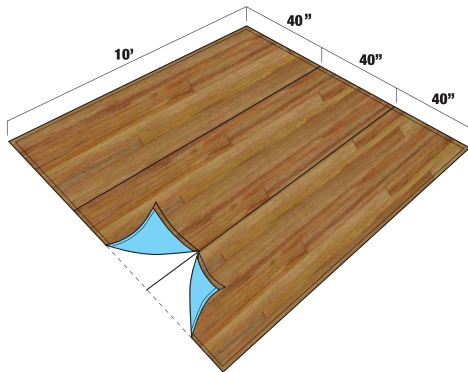

- 10' x 10' floor cut and squared into three portable 40" x 120" strips and two 60" x 120"
- Includes a hard, wheeled shipping case
- Fast, easy installation
- Durable surface for easy cleaning

Burntwood III